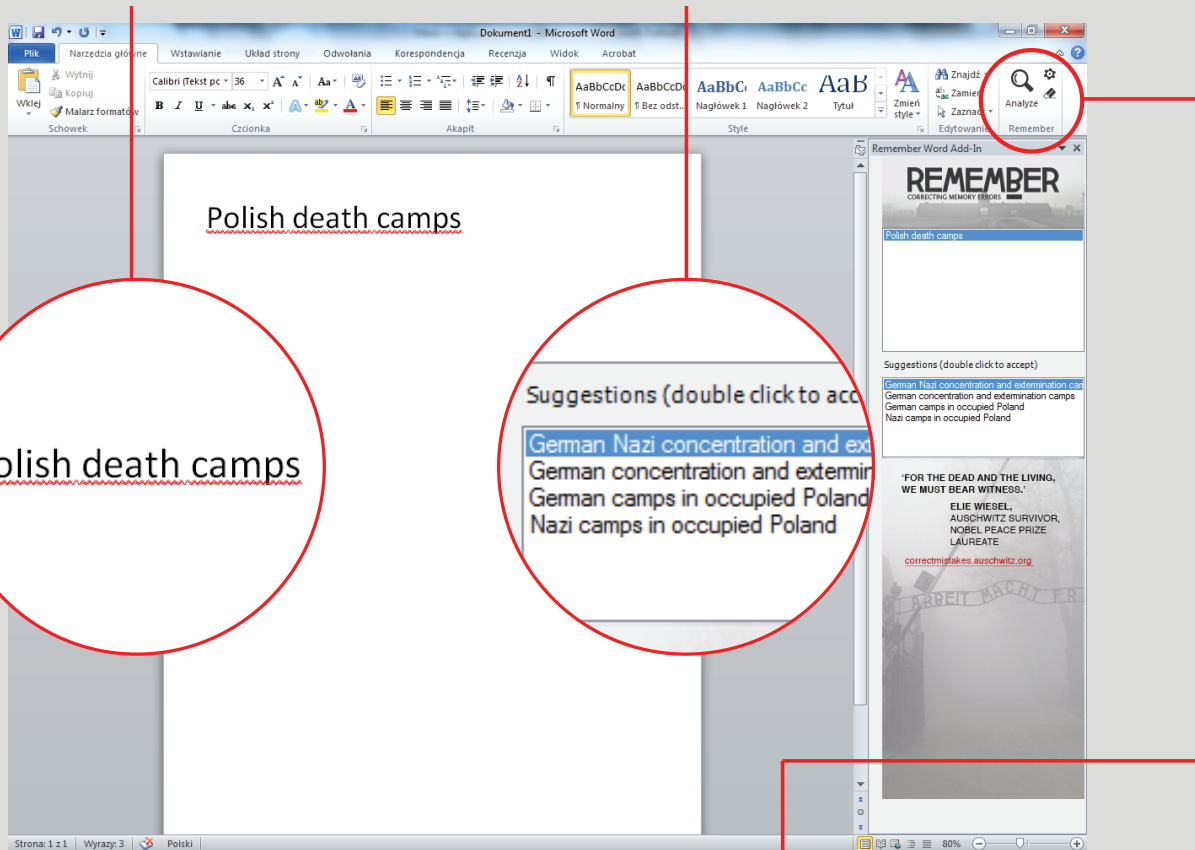

NOTE: PLEASE RESTART WORD AFTER INSTALLATION.

REMEMBER IS A FREE MICROSOFT WORD ADD-IN THAT AUTOMATICALLY FINDS (EVERY 10 SECOND) WRONGLY USED PHRASES IN OPEN DOCUMENT, UNDERLINES THEM AS ERRORS AND SUGGESTS CORRECT SUBSTITUTES.

1.

2.

IT'S BEING INSTALLED ON UPPER RIBBON AND CONSISTS OF THE FOLLOWING FUNCTIONALITIES.

FINDING WRONGLY USED PHRASES AND UNDERLINING THEM AS ERRORS

LIST OF AVAILABLE LANGUAGES

UNDERLINING REMOVAL

3.

ADD- IN WORKS IN 16 LANGUAGES.